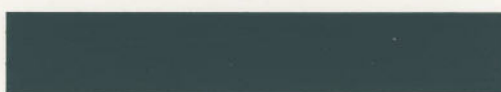

## FINISHING COAT

B.S. 592 International Orange

B.S.1-024 Red Oxide

600 Signal Red

B.S. 358 Buff

1804 Aluminium

805 Smoke Grey

803 Misty Grey

B.S. 637 Medium Sea Grey

808 Pearl Grey

214 Oriental Green

205 Brunswick Green

B.S. 0-010 Emerald Green

B.S. 221 Signal Green

B.S. 6-073 Turf Green

009 Victoria Blue

B.S. 0-012 Blue

B.S. 104 Azure Blue

• Also available in black and white (under the finishing coat range). All colours shown are as close to the actual Nippon Paint colours as modern painting techniques permit.