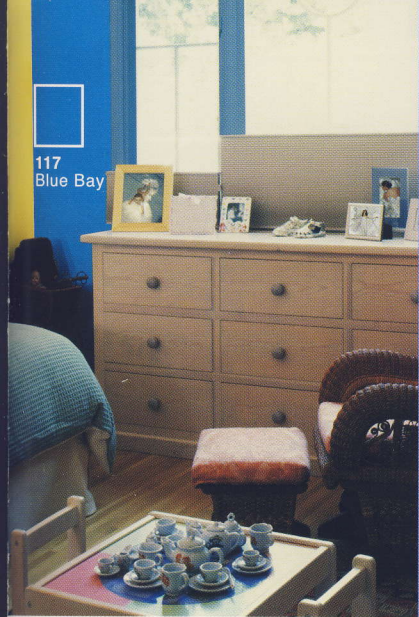

117
Blue Bay